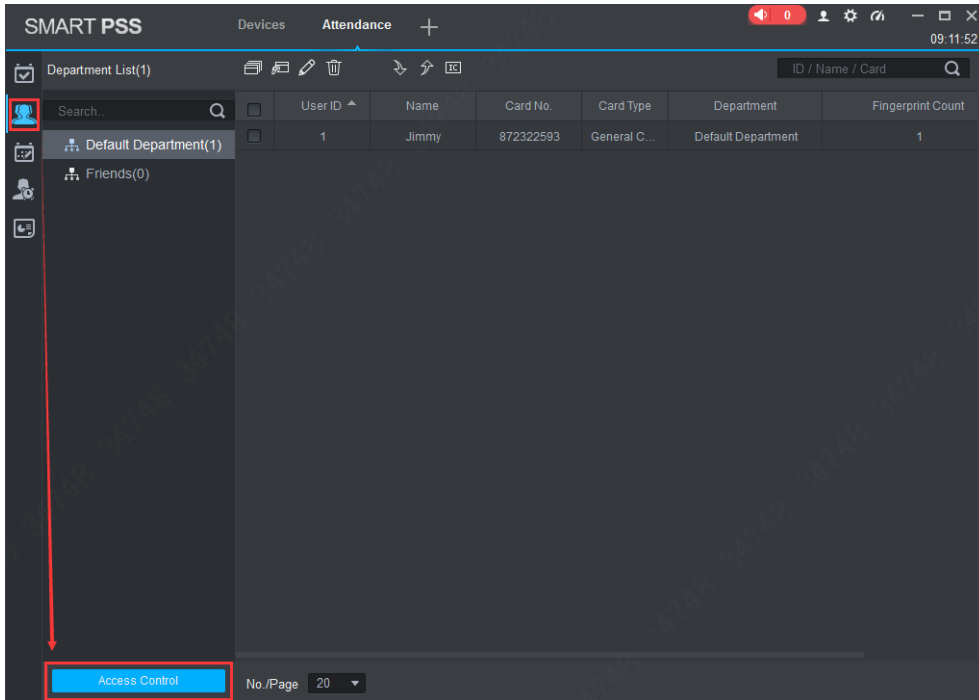

# Upload User to T&A Device from SmartPss

## 1. SmartPss supports to upload user to time attendance also.

Enter upload user function, and then pick Users and Select Devices

Remove Binds is able to delete the selected users in devices.