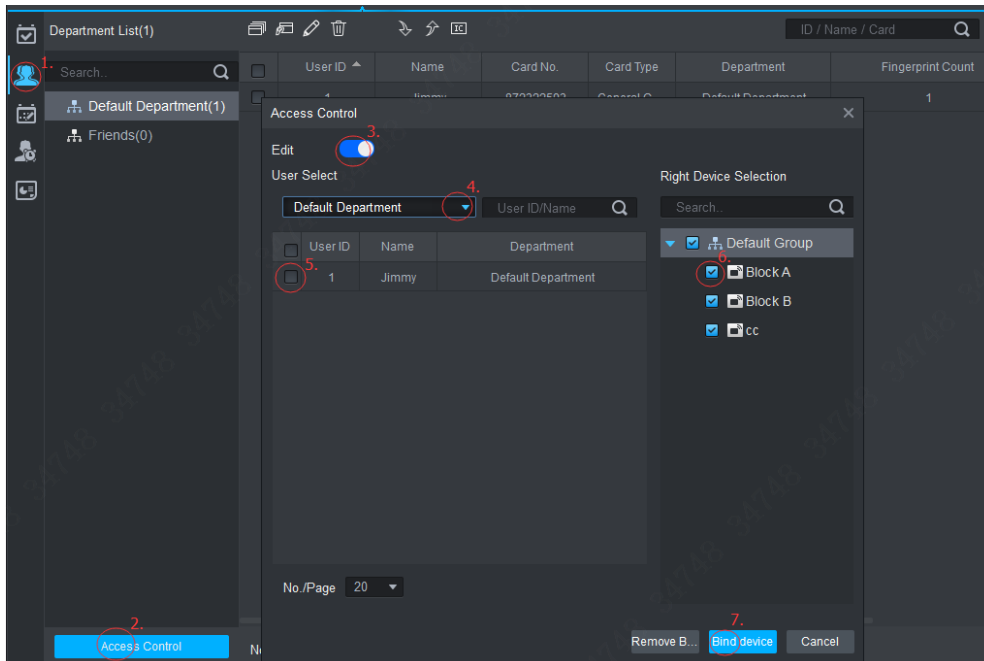

# Upload User to T&A Device from SmartPss

## 1. SmartPss supports to upload user to time attendance also.

Enter upload user function, and then pick Users and Select Devices

Remove Binds is able to delete the selected users in devices.