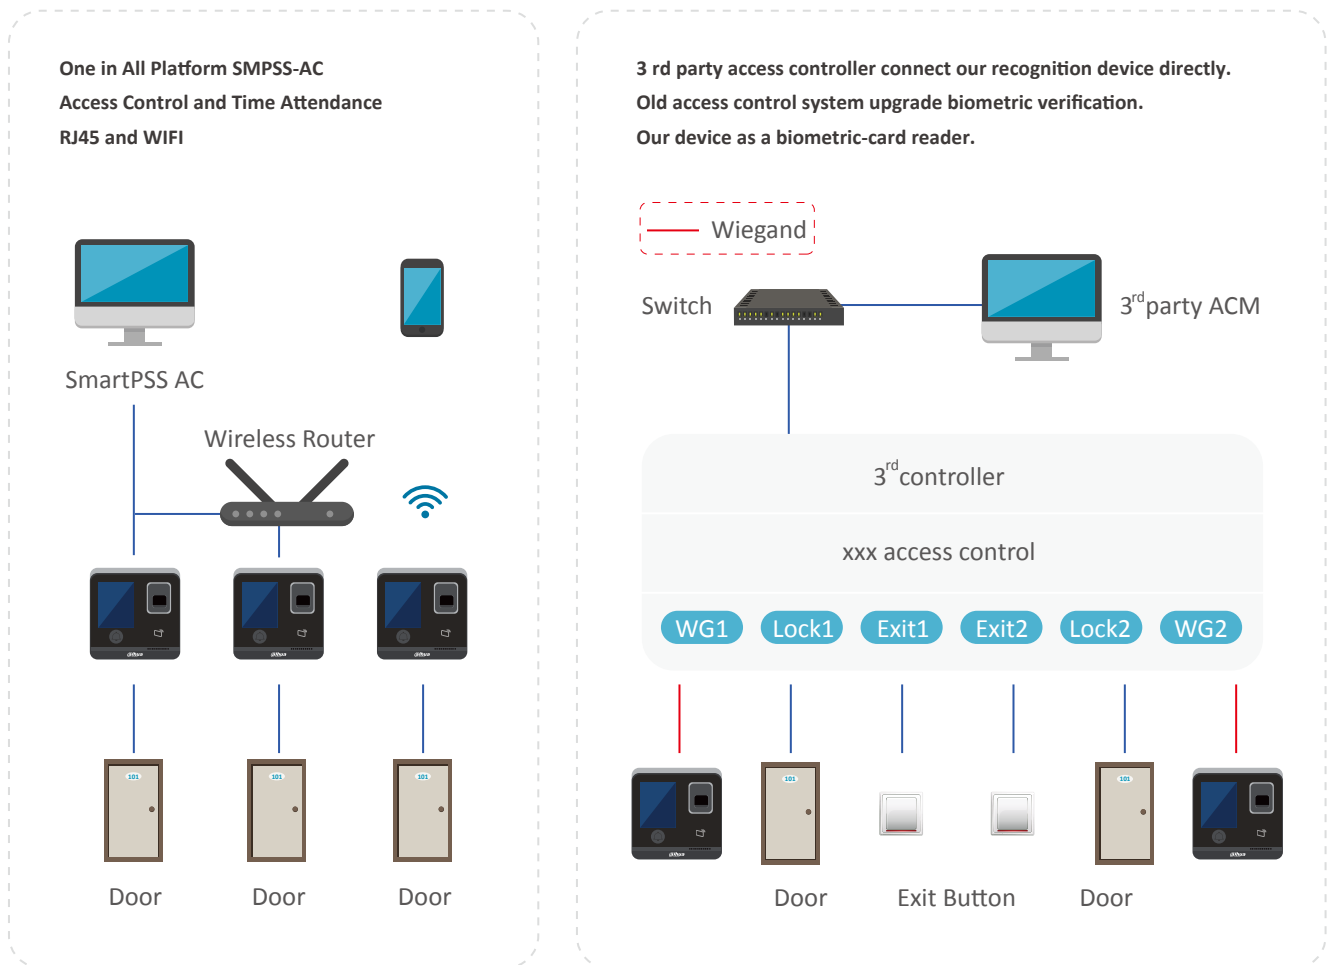

Dahua Standalone Terminal for Secure Access Control

Advantages

- 2.8 inch LCD touch screen display with resolution of 240×320
- Support 30,000 users, 30,000 cards, 3,000 fingerprints, 150,000 records
- Support card, fingerprint, password
- Support OSDP, TCP/IP
- PC+ABS housing material, and glass material for front panel
- Applicable for indoor scenario
- Supervision through mobile phone
- Good value for money

System Structure

* Design and specifications are subject to change without notice.

Ver. 1, Oct. 2020

DAHUA TECHNOLOGY

No.1199 Bin'an Road, Binjiang District, Hangzhou, China. 310053

Tel: +86-571-87688883 Fax: +86-571-87688815

Email: overseas@dahuatech.com

www.dahuasecurity.com