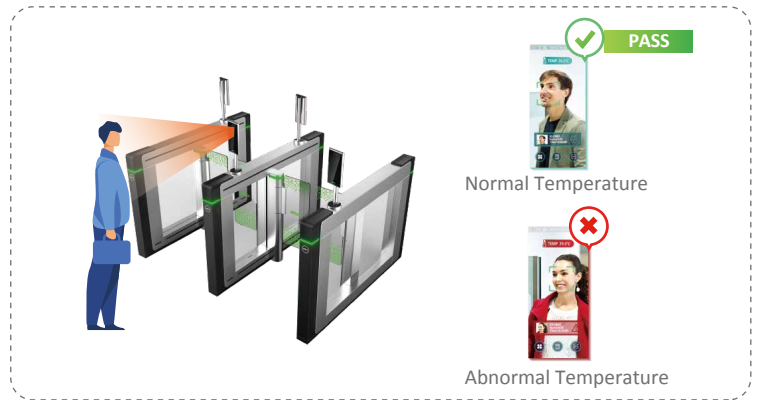

# Dahua Access Control & Temperature Monitoring Terminal

Temperature Monitoring / Face Recognition

Temperature Monitoring  
Distance: 0.3m-1.8m

Temperature Accuracy:  
 $\pm 0.5^{\circ}\text{C}$

Temperature Monitoring  
Speed: 0.2s

## Key Features

- Accurate monitoring of temperature, abnormal temperature alarm.
- Non-contact access to reduce cross-infection.
- Easy to install, easy to move.
- Large storage of face images and temperature information for easy back-tracking.
- Fast access to prevent congestion.