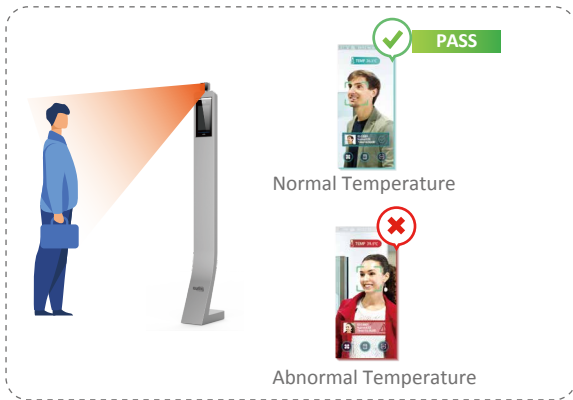

# Dahua Access Control & Temperature Monitoring Terminal

Temperature Monitoring / Face Recognition

Temperature Monitoring  
Distance: 0.3m-1.8m

Temperature Accuracy:  
 $\pm 0.5^{\circ}\text{C}$

Temperature Monitoring  
Speed: 0.2s

## Key Features

- Accurate monitoring of temperature, abnormal temperature alarm.
- Non-contact access to reduce cross-infection.
- Easy to install, easy to move.
- Large storage of face images and temperature information for easy back-tracking.
- Fast access to prevent congestion.