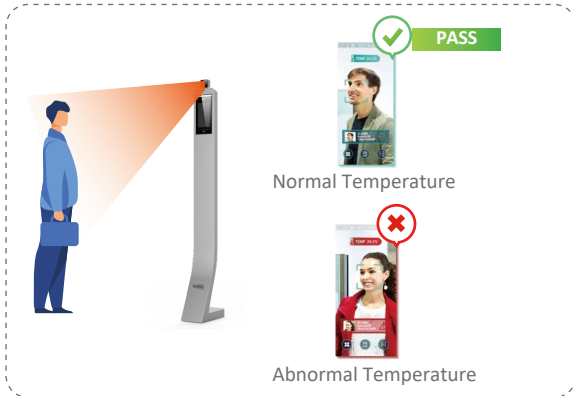

Dahua Access Control & Temperature Monitoring Terminal

Temperature Monitoring / Face Recognition

Temperature Monitoring
Distance: 0.3m-1.8m

Temperature Accuracy:
 $\pm 0.5^{\circ}\text{C}$

Temperature Monitoring
Speed: 0.2s

Easy Installation
And Mobility

Key Features

- Accurate monitoring of body temperature with an alarm function for abnormal temperature.
- Non-contact access to reduce cross-infection.
- Easy to install, easy to move.
- Large storage of face images and temperature information for easy back-tracking.
- Fast access to prevent congestion.