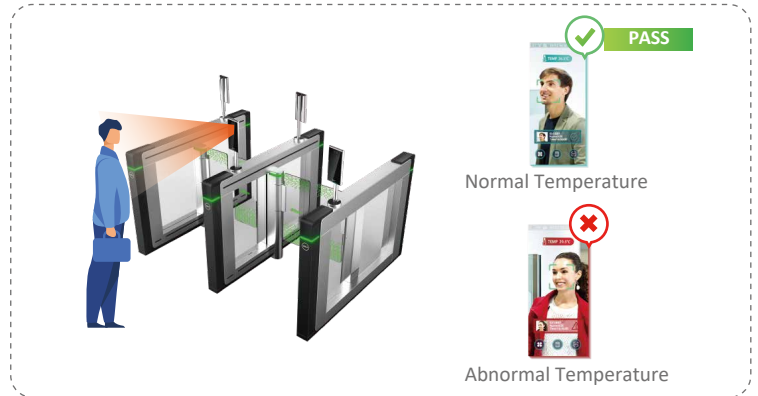

Dahua Access Control & Temperature Monitoring Terminal

Temperature Monitoring / Face Recognition

Temperature Monitoring
Distance: 0.3m-1.8m

Temperature Accuracy:
 $\pm 0.5^{\circ}\text{C}$

Temperature Monitoring
Speed: 0.2s

Easy Installation
And Mobility

Key Features

- Accurate monitoring of body temperature with an alarm function for abnormal temperature.
- Non-contact access to reduce cross-infection.
- Easy to install, easy to move.
- Large storage of face images and temperature information for easy back-tracking.
- Fast access to prevent congestion.

Application Scenarios

Products Selection

DHI-ASI7213X-T1

- Temperature Monitoring Accuracy: $\pm 0.5^{\circ}\text{C}$
- Temperature Monitoring Distance: 0.3m ~ 1.8m
- Sound Prompt: Abnormal temperature alarm