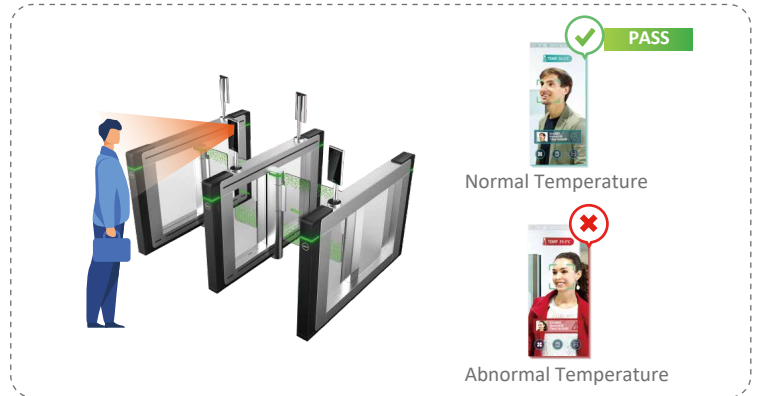

Dahua Access Control & Temperature Monitoring Terminal

Temperature Monitoring / Face Recognition

Temperature Monitoring
Distance: 0.3m-1.8m

Temperature Accuracy:
 $\pm 0.5^{\circ}\text{C}$

Temperature Monitoring
Speed: 0.35s

Easy Installation
And Mobility

Key Features

- Accurate monitoring of body temperature with an alarm function for abnormal temperature.
- Non-contact access to reduce cross-infection.
- Easy to install, easy to move.
- Large storage of face images and temperature information for easy back-tracking.
- Fast access to prevent congestion.

Application Scenarios

Office Entrance

Factory Entrance

Library Entrance

Store Entrance

Products Selection

DHI-ASI7213Y-V3-T1

- Temperature Monitoring Accuracy: $\pm 0.5^{\circ}\text{C}$
- Temperature Monitoring Distance: 0.3m ~ 1.8m
- Sound Prompt: Abnormal temperature alarm