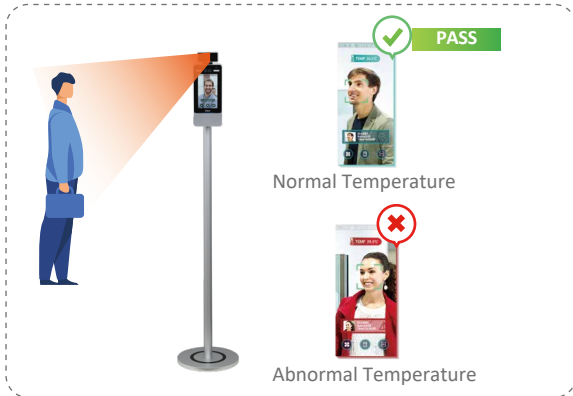

Dahua Access Control & Temperature Monitoring Terminal

Temperature Monitoring / Face Recognition

Temperature Monitoring
Distance: 0.3m-1.8m

Temperature Accuracy:
 $\pm 0.5^{\circ}\text{C}$

Temperature Monitoring
Speed: 0.35s

Easy Installation
And Mobility

Key Features

- Accurate monitoring of body temperature with an alarm function for abnormal temperature.
- Non-contact access to reduce cross-infection.
- Easy to install, easy to move.
- Large storage of face images and temperature information for easy back-tracking.
- Fast access to prevent congestion.